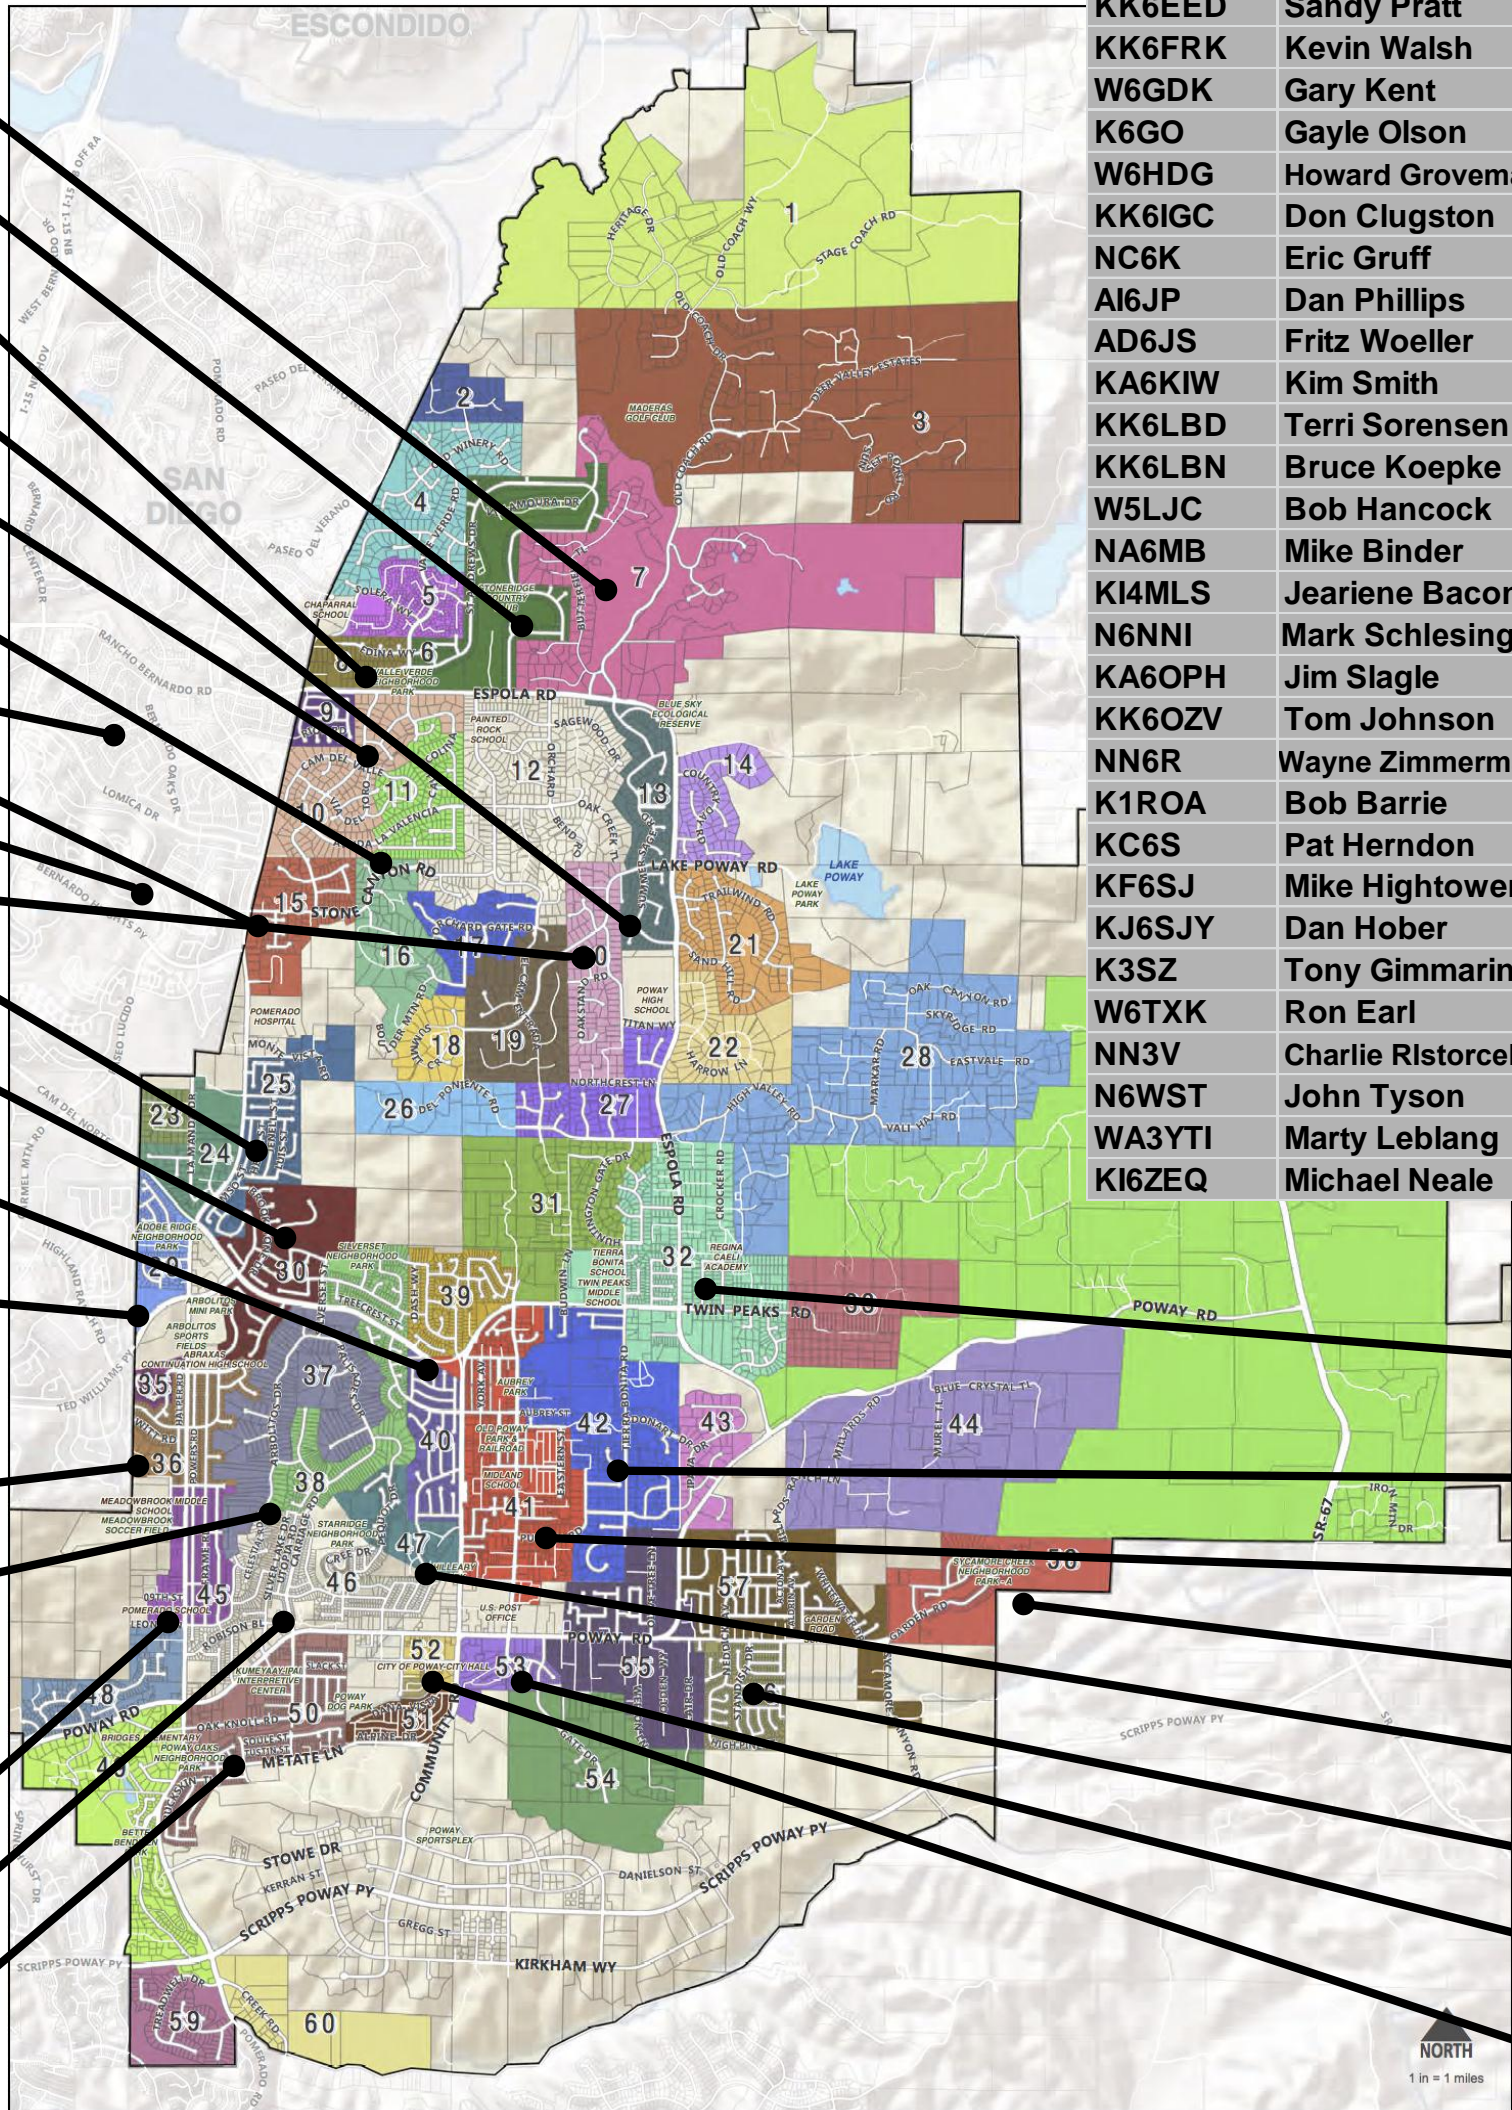

POWAY AMATEUR COMMUNICATIONS TEAM

- PACT

CALL SIGN	NAME	AREA
W6AOZ	Danny Smith	Rcho Penq
K6BLL	Bill Spencer	RB
WB6BOD	Glen Peterson	53
KJ6BXL	Gary Riddle	36
AG6CF	Brian Tagg	45
KK6CSJ	Wayne Sorensen	46
KK6CSK	Bart Tuttle	38
KK6CTF	David Haessig	32
KK6CTI	Roger Hort	36
KK6CTJ	Steve Klekas	58
KB6CUT	Terry Thompson	29
KJ6DPG	Mark Frankfurth	25
KK6EED	Sandy Pratt	56
KK6FRK	Kevin Walsh	CMR/29
W6GDK	Gary Kent	39
K6GO	Gayle Olson	8
W6HDG	Howard Groveman	10
KK6IGC	Don Clugston	Rcho Penq
NC6K	Eric Gruff	20
A16JP	Dan Phillips	41
AD6JS	Fritz Woeller	RB
KA6KIW	Kim Smith	Rcho Penq
KK6LBD	Terri Sorensen	46
KK6LBN	Bruce Koepke	30
W5LJC	Bob Hancock	E Scripps
NA6MB	Mike Binder	8
KI4MLS	Jeariene Bacon	29
N6NNI	Mark Schlesinger	47
KA6OPH	Jim Slagle	32
KK6OZV	Tom Johnson	30
NN6R	Wayne Zimmerman	15
K1ROA	Bob Barrie	10
KC6S	Pat Herndon	42
KF6SJ	Mike Hightower	7
KJ6SJY	Dan Hober	13
K3SZ	Tony Gimmarino	6
W6TXK	Ron Earl	11
NN3V	Charlie Rstorcelli	11
N6WST	John Tyson	39
WA3YTI	Marty Leblang	50
KI6ZEQ	Michael Neale	6

Poway Emergency Neighborhoods

Neighborhoods	
1	HERITAGE II - NORTHPOINTE
2	HIGHLANDS RANCH
3	OLD COACH
4	LOMAS VERDE
5	VINELAND HILLS
6	STONERIDGE COUNTRY CLUB
7	OLD COACH COLLECTION
8	SERENA
9	SUMMERFIELD ESTATES
10	VALLE VERDE
11	SILVER SADDLE
12	GREEN VALLEY
13	BRIDLEWOOD AMERICANA
14	BRIDLEWOOD ESTATES
15	STONE CANYON
16	GREEN VALLEY KNOLLS
17	GREEN VALLEY HIGHLANDS
18	GREEN VALLEY SUMMIT
19	GREEN VALLEY ESTATES
20	COUNTRY SQUIRE ESTATES
21	BRIDLEWOOD LAKESIDE
22	THE GROVE
23	HILLTOP CIRCLE
24	LA MANDA
25	WEST CENTRAL POWAY
26	WILLIAMS RANCH
27	DEL PONIENTE
28	HIGH VALLEY
29	COLONY
30	RANCHO ARBOLITOS WEST
31	HUNTINGTON GATE
32	EAST CENTRAL POWAY
33	RATTLESNAKE CANYON
34	EAST POWAY
35	POMERADO PINES
36	POWAY VALLEY NORTH
37	PALISADES
38	RANCHO ARBOLITOS EAST
39	UPPER WINDMILL
40	LOWER WINDMILL
41	OLD POWAY
42	TIERRA BONITA
43	SUNRISE RANCH
44	POWAY GRADE
45	POWAY VALLEY SOUTH
46	HERITAGE HILLS
47	COUNTRY VIEW
48	POWAY PORTALS
49	SOUTHWEST POWAY
50	TUSTIN HILLS
51	GARDEN ROAD NORTH
52	PARK CREEK
53	WESTGATE
54	GATE DRIVE
55	ANN-O-RENO TERRACE
56	GARDEN ROAD SOUTH
57	GARDEN ROAD NORTH
58	SYCAMORE CREEK
59	ROLLING HILLS ESTATES
60	CREEK RD/BEELER CANYON