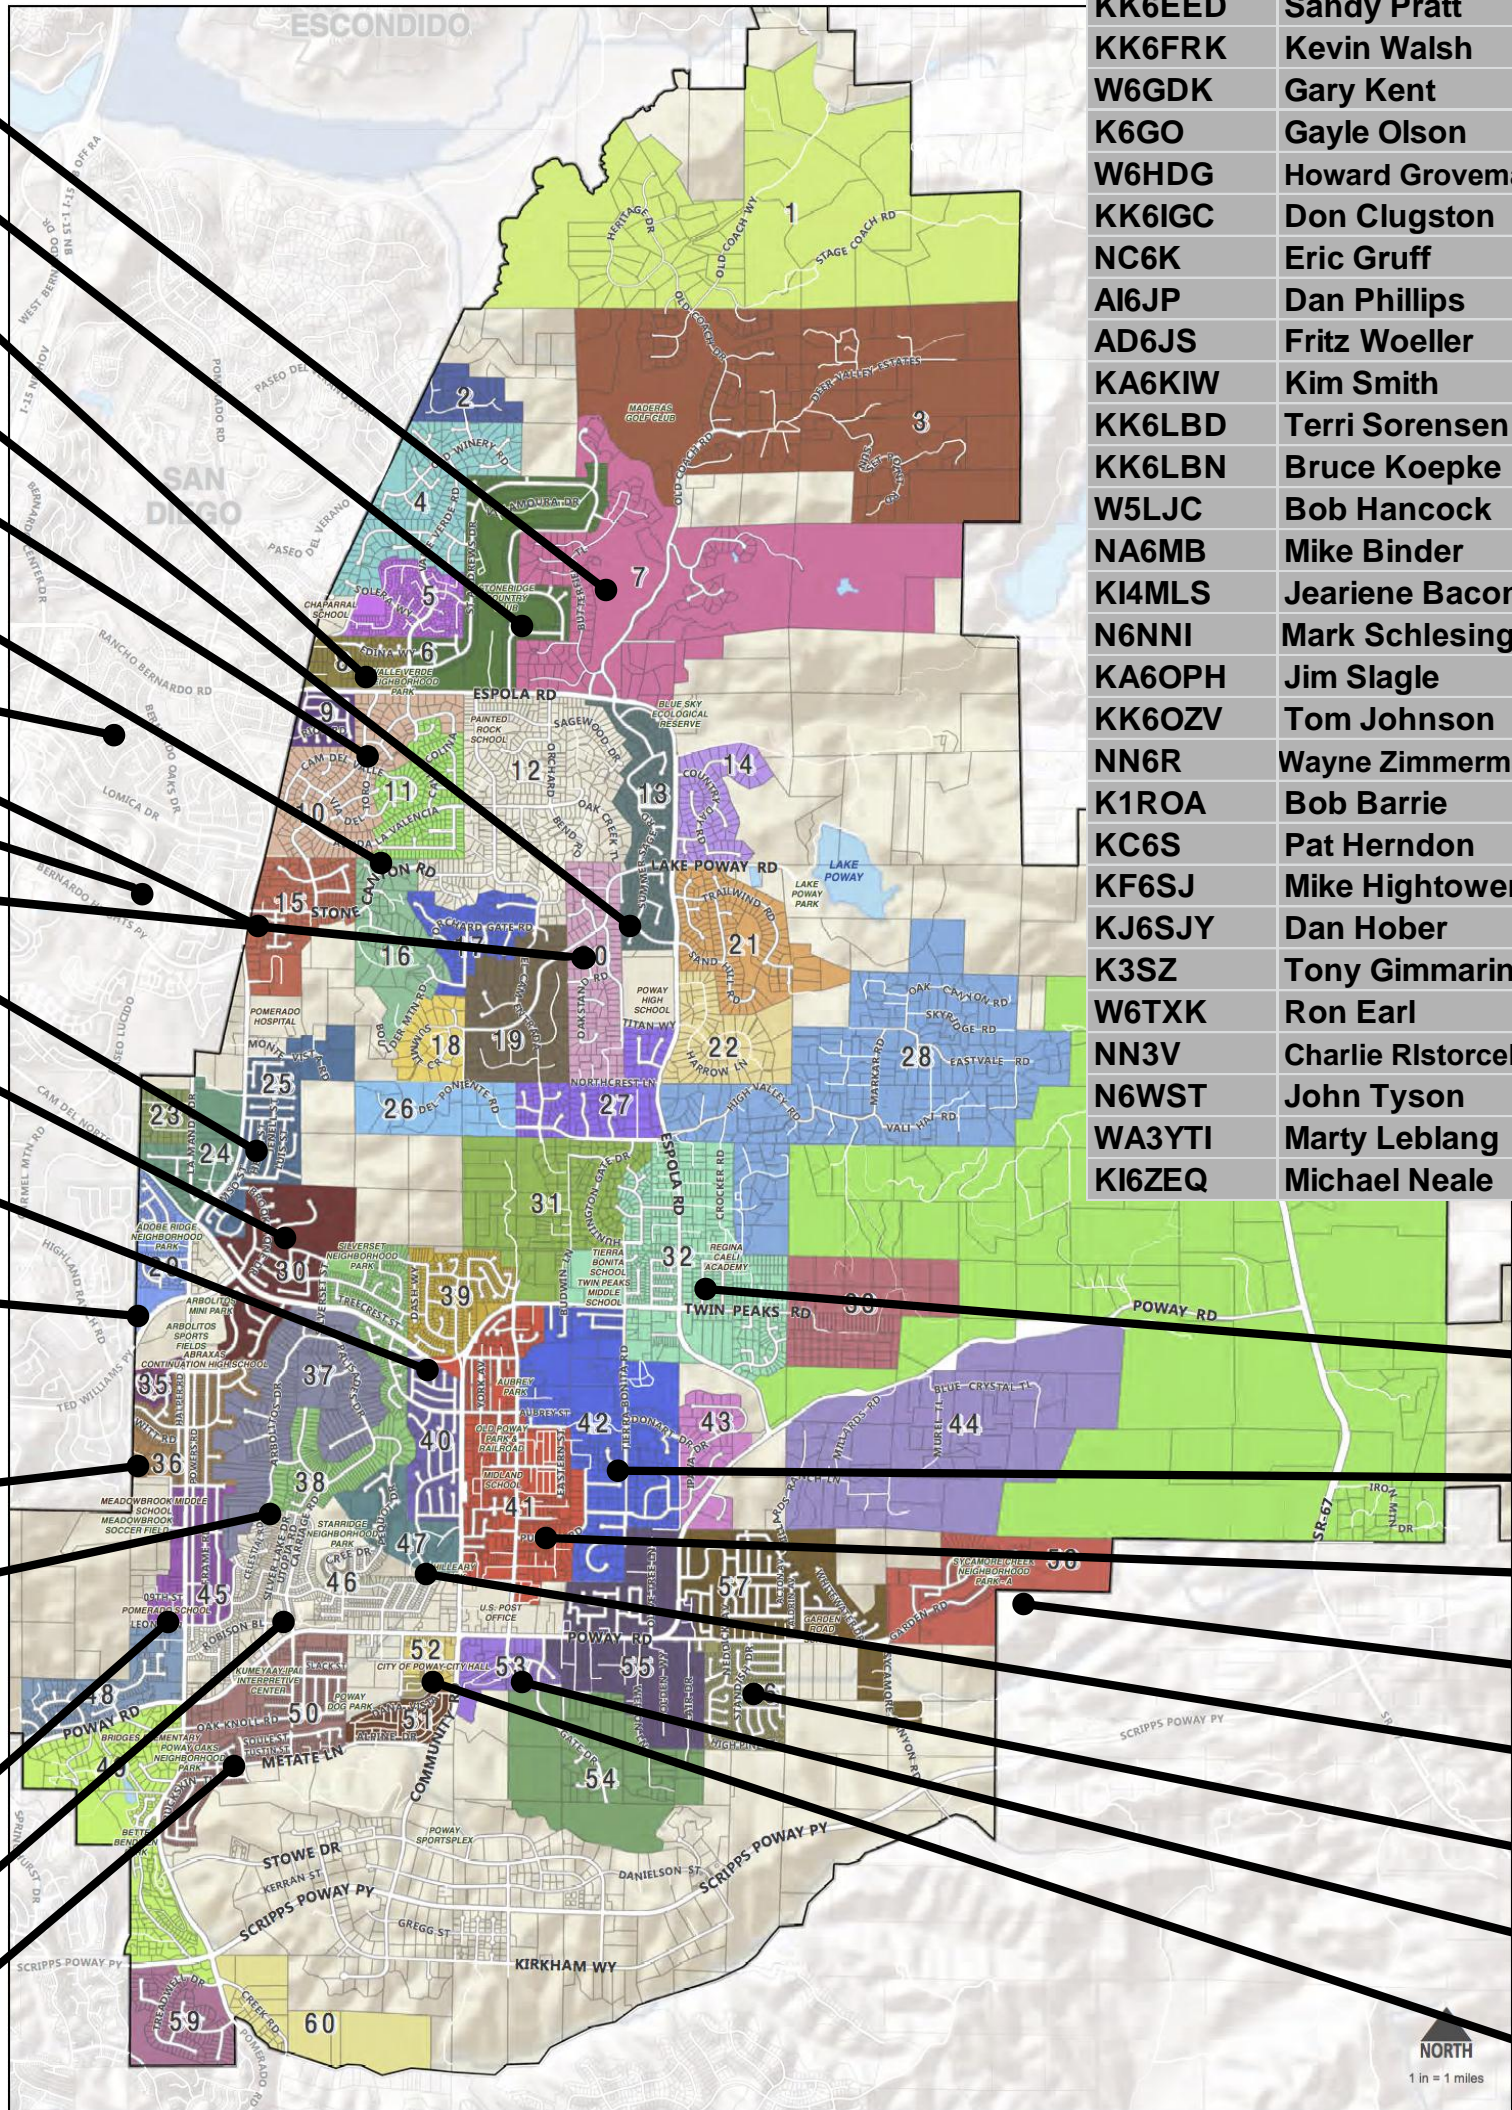

POWAY AMATEUR COMMUNICATIONS TEAM

- PACT

CALL SIGN	NAME	AREA
W6AOZ	Danny Smith	Rcho Penq
K6BLL	Bill Spencer	RB
WB6BOD	Glen Peterson	53
KJ6BXL	Gary Riddle	36
AG6CF	Brian Tagg	45
KK6CSJ	Wayne Sorensen	46
KK6CSK	Bart Tuttle	38
KK6CTF	David Haessig	32
KK6CTI	Roger Hort	36
KK6CTJ	Steve Klekas	58
KB6CUT	Terry Thompson	29
KJ6DPG	Mark Frankfurth	25
KK6EED	Sandy Pratt	56
KK6FRK	Kevin Walsh	CMR/29
W6GDK	Gary Kent	39
K6GO	Gayle Olson	8
W6HDG	Howard Groveman	10
KK6IGC	Don Clugston	Rcho Penq
NC6K	Eric Gruff	20
A16JP	Dan Phillips	41
AD6JS	Fritz Woeller	RB
KA6KIW	Kim Smith	Rcho Penq
KK6LBD	Terri Sorensen	46
KK6LBN	Bruce Koepke	30
W5LJC	Bob Hancock	E Scripps
NA6MB	Mike Binder	8
KI4MLS	Jeariene Bacon	29
N6NNI	Mark Schlesinger	47
KA6OPH	Jim Slagle	32
KK6OZV	Tom Johnson	30
NN6R	Wayne Zimmerman	15
K1ROA	Bob Barrie	10
KC6S	Pat Herndon	42
KF6SJ	Mike Hightower	7
KJ6SJY	Dan Hober	13
K3SZ	Tony Gimmarino	6
W6TXK	Ron Earl	11
NN3V	Charlie Rstorcelli	11
N6WST	John Tyson	39
WA3YTI	Marty Leblang	50
KI6ZEQ	Michael Neale	6

Poway Emergency Neighborhoods

KF6SJ

K3SZ
KI6ZEQ

K6GO
NA6MB

KJ6SJY

W6HDG
K1ROA

NN3V
W6TXK

K6BLL

NN6R

AD6JS

NC6K

KJ6DPG

KK6LBN
KK6OZV

W6GDK
N6WST

KB6CUT
KI4MLS

← KK6FRK

KJ6BXL
KK6CTI

KK6CSK

← W6AOZ
KK6IGC
KA6KIW

AG6CF

KK6CSJ
KK6LBD

WA3YTI

W5LJC

KK6CTF
KA6OPH

KC6S

A16JP

KK6CTJ

N6NNI

KK6EED

WB6BOD

EOC
N6PWY

1 HERITAGE II - NORTHPOINTE	8 SERENA	16 GREEN VALLEY KNOLLS	24 LA MANDA	32 EAST CENTRAL POWAY	40 LOWER WINDMILL	48 POWAY PORTALS	56 GARDEN ROAD SOUTH
2 HIGHLANDS RANCH	9 SUMMERFIELD ESTATES	17 GREEN VALLEY HIGHLANDS	25 WEST CENTRAL POWAY	33 RATTLESNAKE CANYON	41 OLD POWAY	49 SOUTHWEST POWAY	57 GARDEN ROAD NORTH
3 OLD COACH	10 VALLE VERDE	18 GREEN VALLEY SUMMIT	26 WILLIAMS RANCH	34 EAST POWAY	42 TIERRA BONITA	50 TUSTIN HILLS	58 SYCAMORE CREEK
4 LOMAS VERDE	11 SILVER SADDLE	19 GREEN VALLEY ESTATES	27 DEL PONIENTE	35 POMERADO PINES	43 SUNRISE RANCH	51 POWAY ROYAL ESTATES	59 ROLLING HILLS ESTATES
5 VINELAND HILLS	12 GREEN VALLEY	20 COUNTRY SQUIRE ESTATES	28 HIGH VALLEY	36 POWAY VALLEY NORTH	44 POWAY GRADE	52 PARK CREEK	60 CREEK RD/BEELER CANYON
6 STONERIDGE COUNTRY CLUB	13 BRIDLEWOOD AMERICANA	21 BRIDLEWOOD LAKESIDE	29 COLONY	37 PALISADES	45 POWAY VALLEY SOUTH	53 WESTGATE	
7 OLD COACH COLLECTION	14 BRIDLEWOOD ESTATES	22 THE GROVE	30 RANCHO ARBOLITOS WEST	38 RANCHO ARBOLITOS EAST	46 HERITAGE HILLS	54 GATE DRIVE	
	15 STONE CANYON	23 HILLTOP CIRCLE	31 HUNTINGTON GATE	39 UPPER WINDMILL	47 COUNTRY VIEW	55 ANN-O-RENO TERRACE